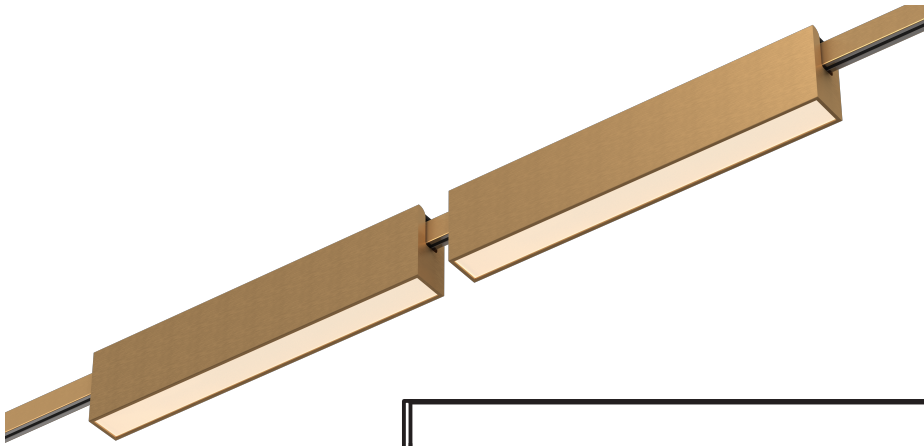

# PEARL MAGNETIC TRACK LIGHT

## PL-M51-12W

—232—

—24—

## SPECIFICATIONS

Product Code	PL-M51-12W
Color Temperature	3000/4000k
Power	12W
Input Voltage	24V
Finishing Color	Sandy Black / Glossy Gold
Beam Angle	120°
Installation	Magnetic Track Mounted
CRI	80/90
Product Size	L232MM*W24mm * H48.5mm
Certification	CE/CCC
IP Rating	IP20
Warranty	3 years